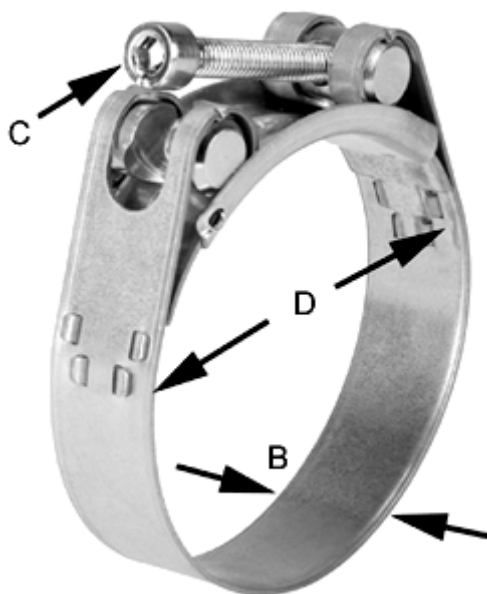

# Data Sheet

Article number: 025927202045

Description: Heavy Duty Clamp GBS M 45/20 W2 ISK QRC

## Measures

---

C (screw type) = ISK
Diameter D = 43-47
Width B = 20